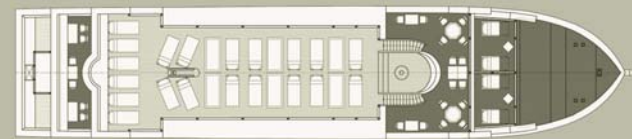

# BHAYA CRUISES

Deck 1

Deck 2

Deck 3

Sun Deck

## Ship Facts

Type: Imperial Wooden Junk  
Cabins: 20 Cabins and Suites  
Length: 37.2 m  
Beam: 8.3 m  
Height: 9.4 m  
Draft: 1.8 m  
Speed: 6-10 knots  
Built: 2007

## Deck Plan