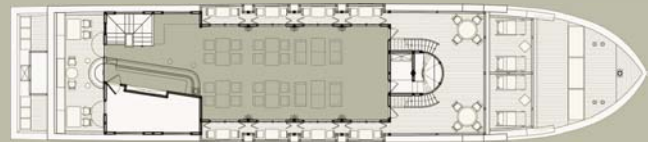

# BHAYA CRUISES

Deck 1

Deck 2

Deck 3

Sun Deck

## Ship Facts

Type: Imperial Wooden Junk  
Cabins: 20 Cabins and Suites  
Length: 37.2 m  
Beam: 8.3 m  
Height: 9.4 m  
Draft: 1.8 m  
Speed: 6-10 knots  
Built: 2007

## Deck Plan