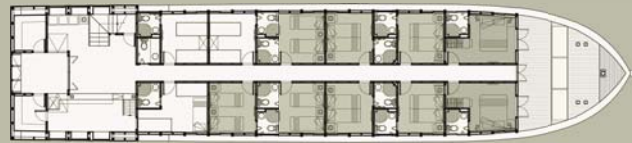

# BHAYA CRUISES

Deck 1

Deck 2

Deck 3

Sun Deck

## Ship Facts

Type: Imperial Wooden Junk  
Cabins: 20 Cabins and Suites  
Length: 37.2 m  
Beam: 8.3 m  
Height: 9.4 m  
Draft: 1.8 m  
Speed: 6-10 knots  
Built: 2007